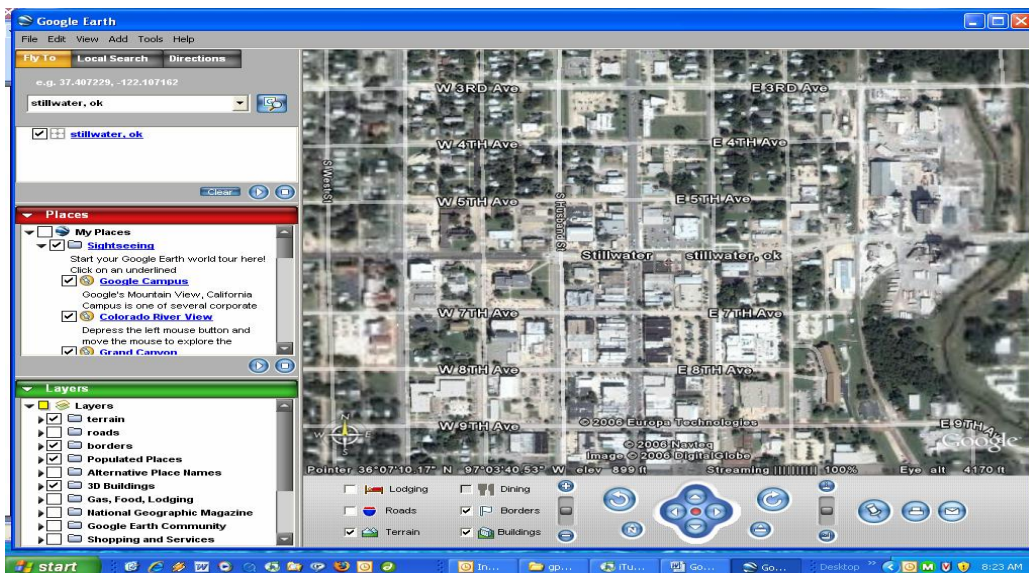

# Google Earth Exercise #1

1. Launch Google Earth
2. Enter "Stillwater,OK" as your destination in the search box under "fly to"

You should get a screen that looks like this:

3. Click on the “roads” layer on the left hand side of your screen under layers
4. Navigate your way to OSU using the hand or direction pad
  - a. Hint: go North
  - b. Hint: Look for Football Stadium!
5. See how far you can zoom into the Football Stadium
6. Practice using the Rotate tool. It is located by the navigation tool. You can rotate 360 degrees.

7. Click off and on the various layers and see what happens.
8. Try the Directions Tab at the top of Google Earth. Type in directions from your house to Stillwater, OK.
9. Click on the “Places” sidebar on the left side and select a tour to take. Google Earth will take you on a tour of that location. I recommend the Grand Canyon.