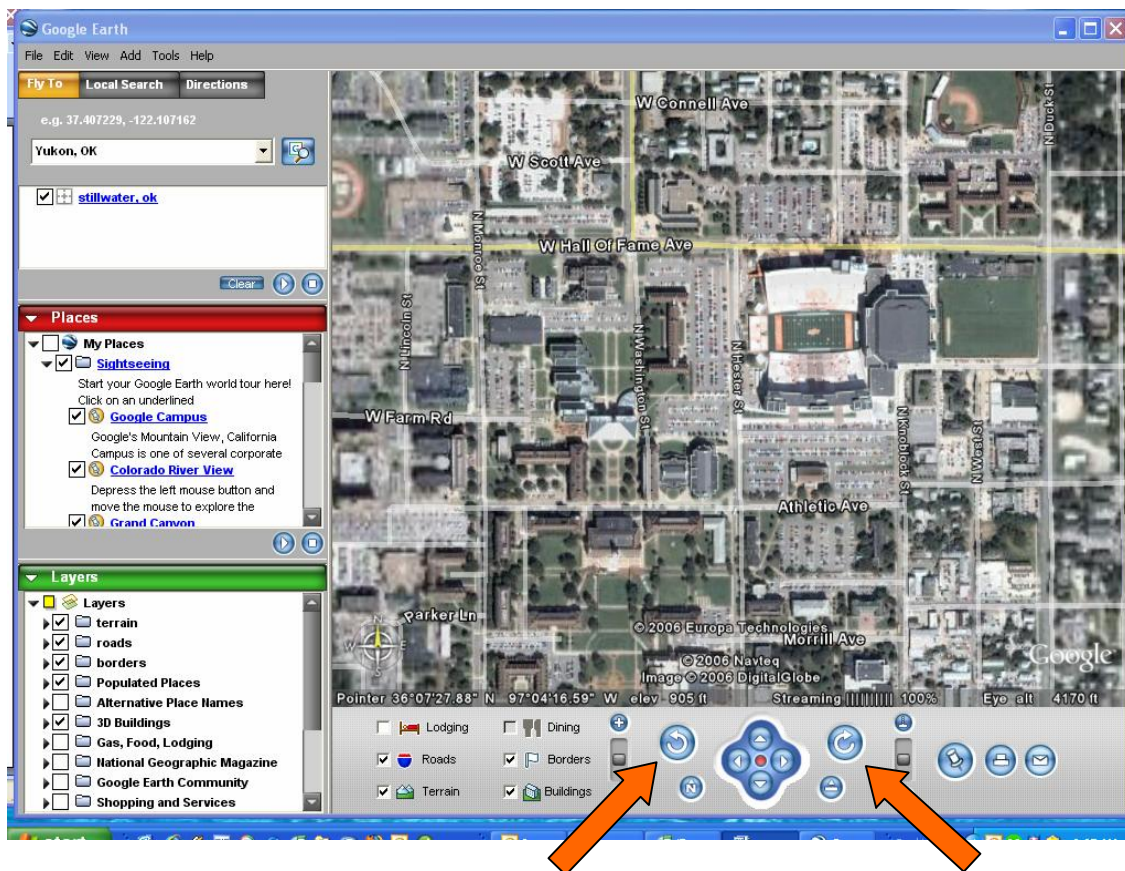

# Google Earth Exercise #1

1. Launch Google Earth
2. Enter "Stillwater,OK" as your destination in the search box under "fly to"

You should get a screen that looks like this:

3. Click on the “roads” layer on the left hand side of your screen under layers
4. Navigate your way to OSU using the hand or direction pad
  - a. Hint: go North
  - b. Hint: Look for Football Stadium!
5. See how far you can zoom into the Football Stadium
6. Practice using the Rotate tool. It is located by the navigation tool. You can rotate 360 degrees.

7. Click off and on the various layers and see what happens.
8. Try the Directions Tab at the top of Google Earth. Type in directions from your house to Stillwater, OK.
9. Click on the “Places” sidebar on the left side and select a tour to take. Google Earth will take you on a tour of that location. I recommend the Grand Canyon.