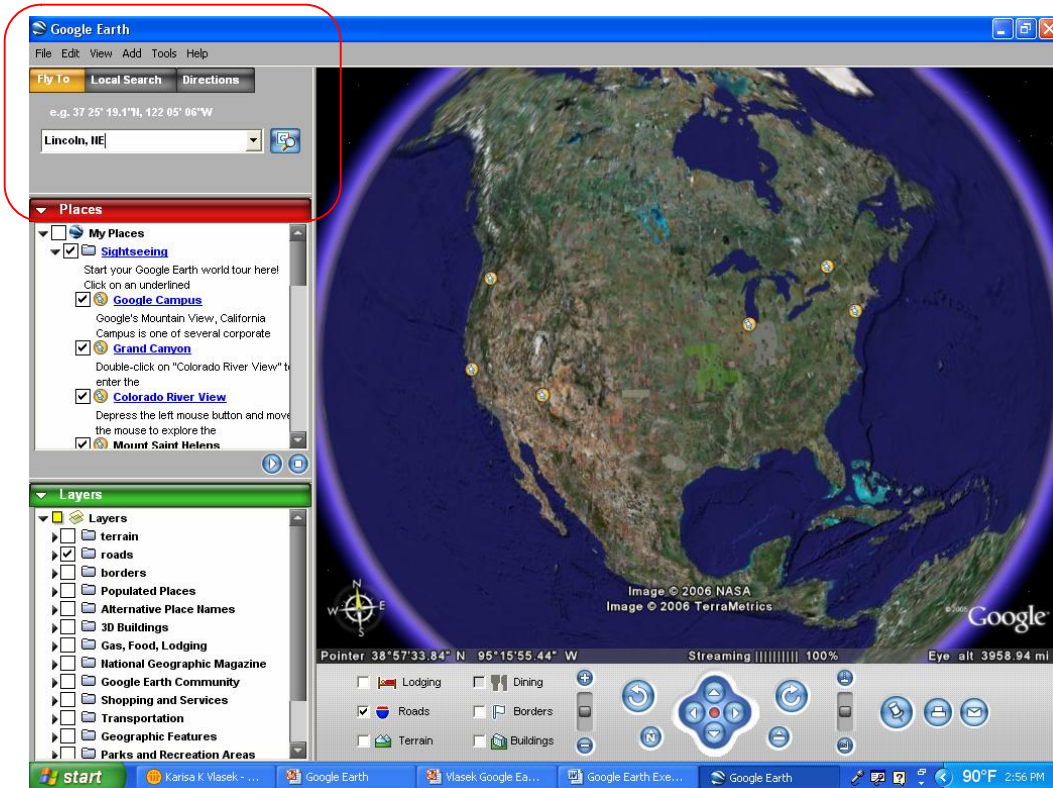

# Google Earth Exercise #1

1. Launch Google Earth
2. Enter "Stillwater,OK" as your destination in the search box under "fly to"

You should get a screen that looks like this:

3. Click on the “roads” layer on the left hand side of your screen under layers
4. Navigate your way to OSU using the hand or direction pad
  - a. Hint: go North
  - b. Hint: Look for Football Stadium!
5. See how far you can zoom into the Football Stadium
6. Practice using the Rotate tool. It is located by the navigation tool. You can rotate 360 degrees.

7. Click off and on the various layers and see what happens.
8. Try the Directions Tab at the top of Google Earth. Type in directions from your house to Stillwater, OK.
9. Click on the “Places” sidebar on the left side and select a tour to take. Google Earth will take you on a tour of that location. I recommend the Grand Canyon.