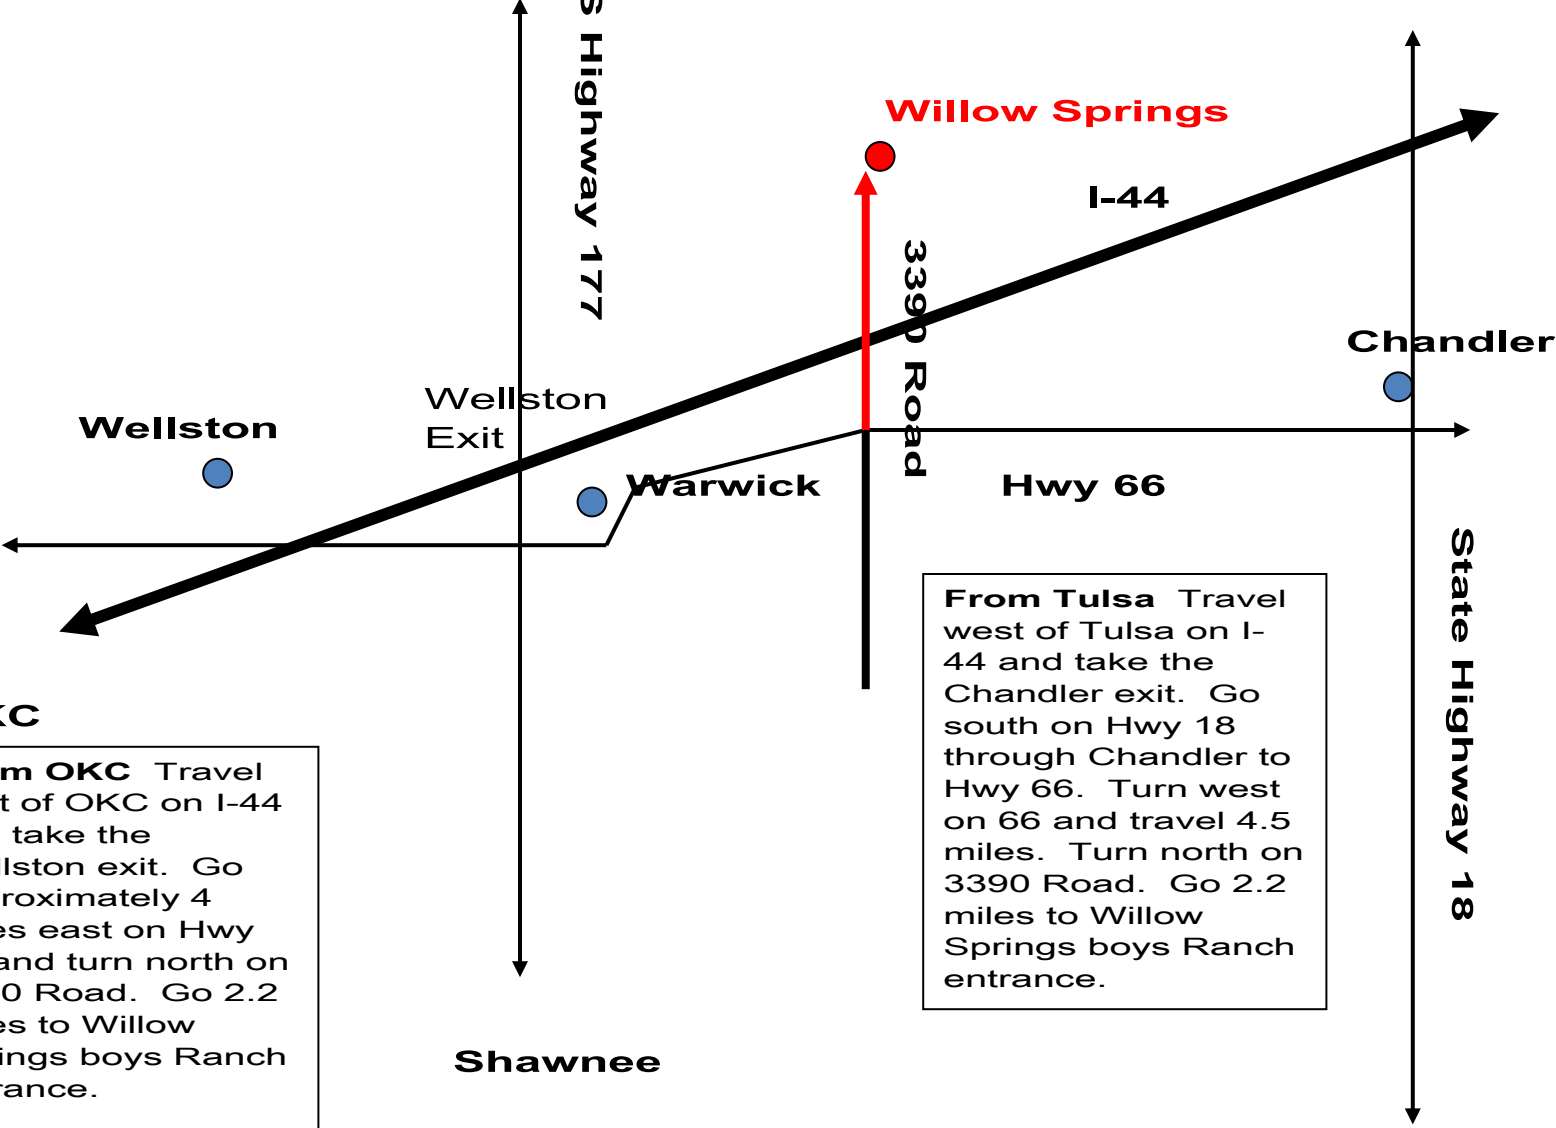

Jacobs Ladder Camp
Coordinates: N35 degrees 43.588
W 96 degrees 57.859
Address: 880876 S. 3390 Road
405-258-5176

Stillwater

Tulsa

Willow Springs

I-44

US Highway 177

3390 Road

Chandler

Wellston

Wellston Exit

Warwick

Hwy 66

State Highway 18

OKC

Shawnee

From OKC Travel east of OKC on I-44 and take the Wellston exit. Go approximately 4 miles east on Hwy 66 and turn north on 3390 Road. Go 2.2 miles to Willow Springs boys Ranch entrance.

From Tulsa Travel west of Tulsa on I-44 and take the Chandler exit. Go south on Hwy 18 through Chandler to Hwy 66. Turn west on 66 and travel 4.5 miles. Turn north on 3390 Road. Go 2.2 miles to Willow Springs boys Ranch entrance.